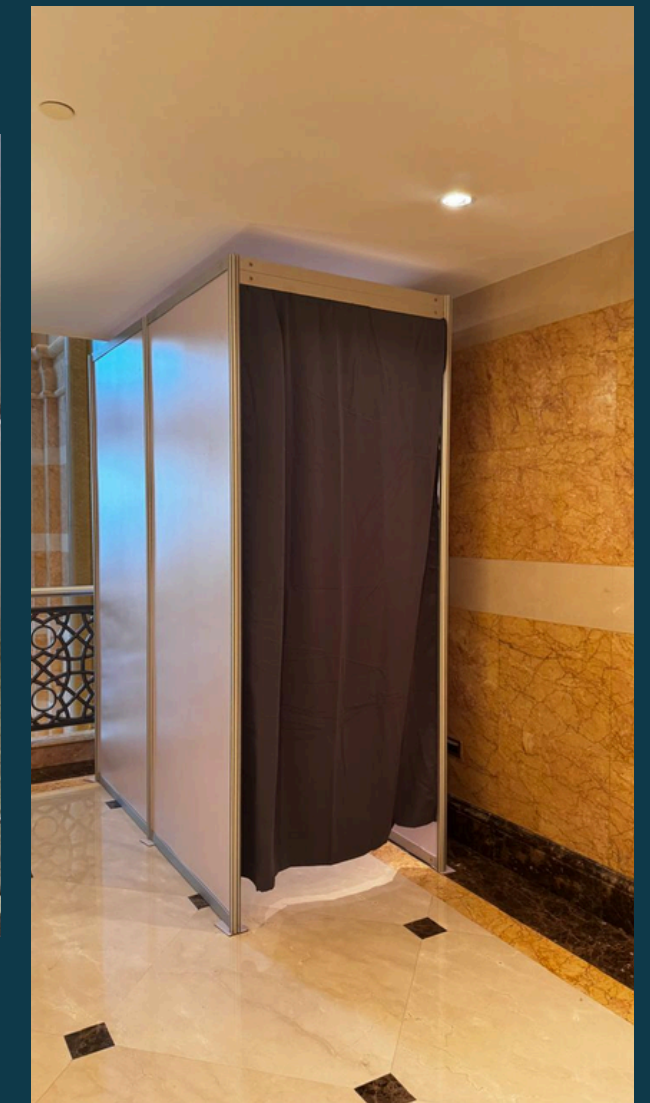

USES AND APPLICATIONS

Versatile Event Solutions

- Booth and pavillions
- Graphics display boards
- Partition for events
- Event storage area
- Changing room
- Frisking booths