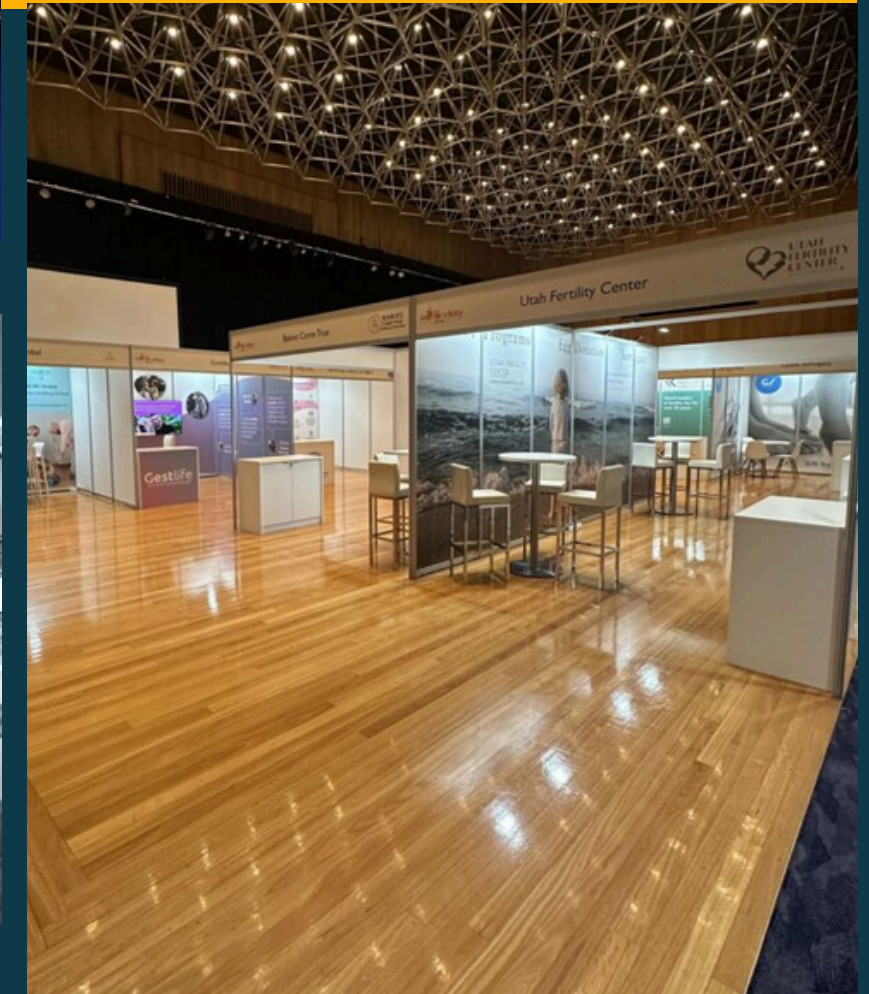

ABOUT

SPARK INNOVATIONS

Who We Are

Spark Innovations is a leading provider of turnkey shell scheme solutions for event venues across the UAE. Backed with over 8 years expertise in event and exhibition services. We specialize in modular booth systems, temporary structures, and event booth setup that transforms spaces efficiently.